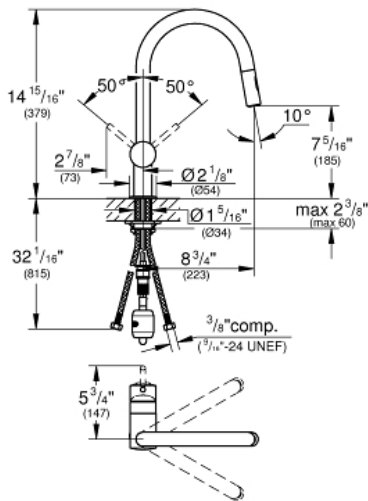

MINTA
Single-Handle Kitchen Faucet
MODEL # 31378DC3

Pure Freude
an Wasser

GROHE

Product Description:

**MINTA
Single-Handle Kitchen Faucet**

Standard Specification:

- C-spout
- Single hole installation
- **GROHE SilkMove** ceramic cartridge
- **GROHE StarLight** finish
- Adjustable flow rate limiter
- Pull-out dual spray
- Diverter: laminar spray/SpeedClean shower jet
- Swivel Spout
- Integrated non-return valve
- **SpeedClean** anti-lime system
- Flexible hose connections
- Quick installation system
- Single Lever handle
- Variable Handle Positioning
- Spout Reach 8 9/16"
- Protected against backflow
- Max Flow Rate: 1.75 gpm (6.6 L/min)